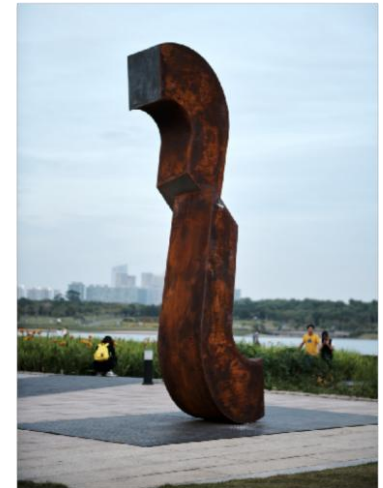

Shenzhen Talent Park

The public art exhibition at the Talent Park was well attended. The works featured a wide variety of forms and themes, including sculptures, installations, contemporary transformations of traditional culture, personalized presentations with surrealistic fantasies, purely formalistic aesthetic expressions, and realistic depictions of real life. All the sculptures were installed by Ty ART.