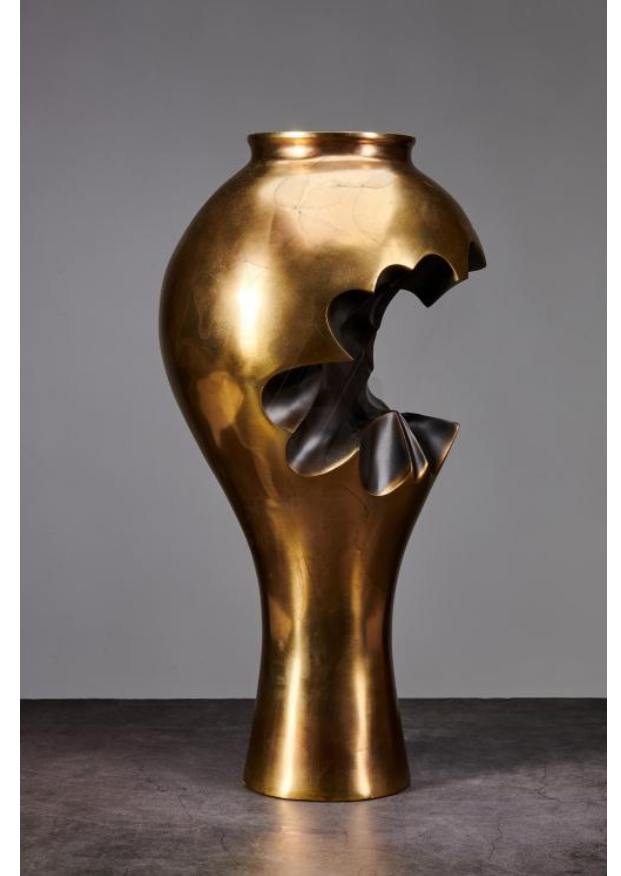

VASE XLF16  
size:60\*70\*60mm  
material: bronze

VASE XLF17  
size:60\*60\*50mm  
material: bronze

VASE XLF-21  
size:150\*150\*350mm  
material: bronze

VASE XLF24  
size:200\*200\*330mm  
material: bronze

VASE XLF02  
size:150\*150\*240mm  
material: bronze

VASE XL18F-10  
size:230\*280mm  
material: bronze

VASE XLF-13  
size:190\*140\*430mm  
material: bronze

VASE XLF-14  
size:240\*200\*380mm  
material: bronze

VASE XL18F-04  
material: bronze

VASE XL18F-07  
size:100\*400mm  
material: bronze

VASE XL18F-06  
material: bronze

VASE XL18F-14  
size:100\*240mm  
material: bronze

VASE XL19A2-17  
size: 260\*500mm  
material: bronze

VASE XL19a2-16  
size:260\*500mm  
material: bronze

*XLJJ-GP002 plate*

size: 小\337\*81\*41mm      material : bronze  
      中432\*104\*50mm  
      大532\*126\*77mm

*XLJJ-GP003 plate*

size: 小\207\*207\*27mm      material : bronze  
      中255\*255\*36mm  
      大305\*305\*43mm