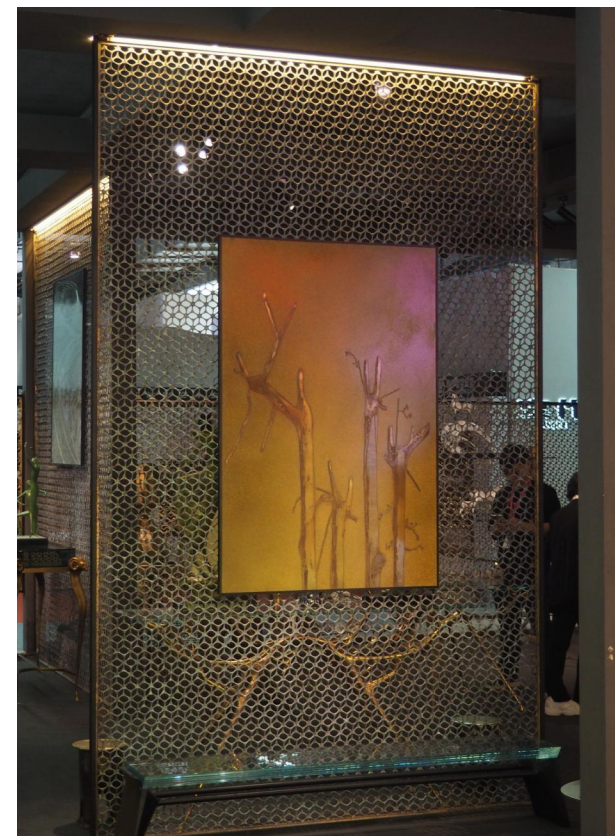

screen屏风

material : bronze