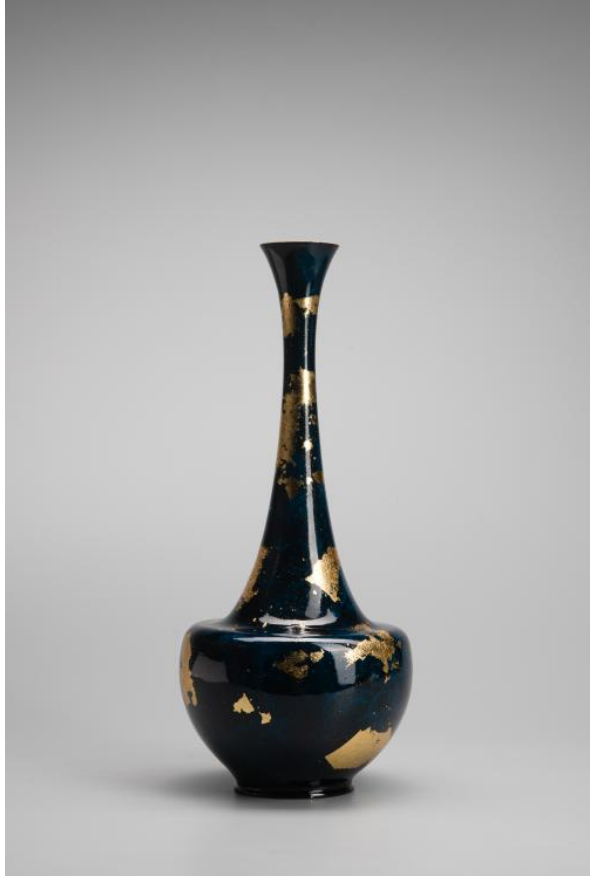

VASE XLF28

size:190\*190\*330mm

material: bronze

VASE XLF06

size:240\*240\*80mm

material: bronze

VASE XLF-03  
size:190\*190\*120mm  
material: bronze

VASE XLF09  
size:190\*190\*120mm  
material: bronze

VASE XLF16  
size:60\*70\*60mm  
material: bronze

VASE XLF17  
size:60\*60\*50mm  
material: bronze

VASE XLF-21  
size:150\*150\*350mm  
material: bronze

VASE XLF24  
size:200\*200\*330mm  
material: bronze

VASE XLF02  
size:150\*150\*240mm  
material: bronze

VASE XL18F-10  
size:230\*280mm  
material: bronze

VASE XLF-13  
size:190\*140\*430mm  
material: bronze

VASE XLF-14  
size:240\*200\*380mm  
material: bronze

VASE XL18F-04  
material: bronze

VASE XL18F-07  
size:100\*400mm  
material: bronze

VASE XL18F-06  
material: bronze

VASE XL18F-14  
size:100\*240mm  
material: bronze

VASE XL19A2-17  
size: 260\*500mm  
material: bronze