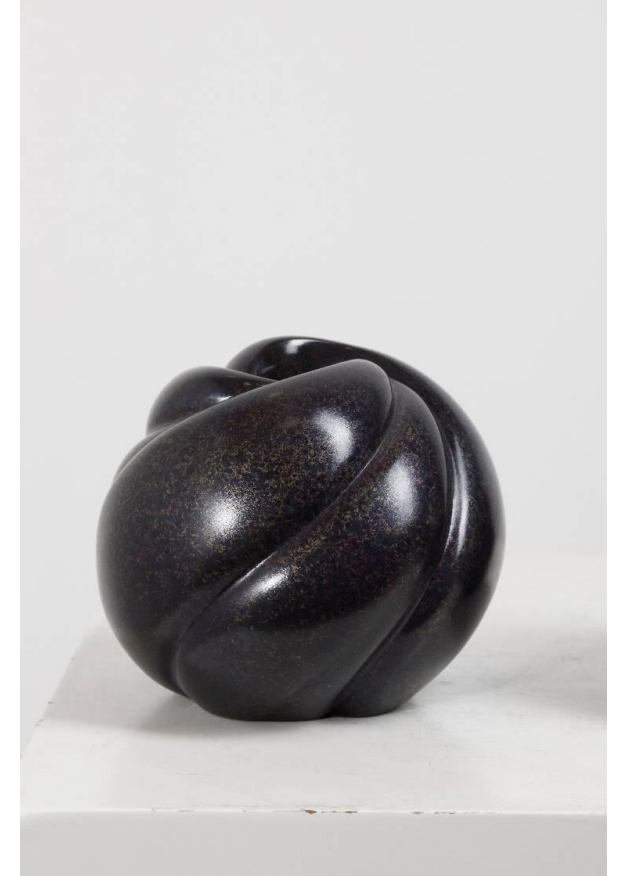

# DECORATION

VASE / PLATE / BOOKENDS / CANDLESTICK

VASE XLF-11

size:250\*250\*350mm

material: bronze

VASE XLF23

size:190\*190\*300mm

material: bronze

VASE XLF28

size:190\*190\*330mm

material: bronze

VASE XLF06

size:240\*240\*80mm

material: bronze

VASE XLF-03  
size:190\*190\*120mm  
material: bronze

VASE XLF09  
size:190\*190\*120mm  
material: bronze

VASE XLF16  
size:60\*70\*60mm  
material: bronze

VASE XLF17  
size:60\*60\*50mm  
material: bronze

VASE XLF-21  
size:150\*150\*350mm  
material: bronze

VASE XLF24  
size:200\*200\*330mm  
material: bronze

VASE XLF02  
size:150\*150\*240mm  
material: bronze

VASE XL18F-10  
size:230\*280mm  
material: bronze

VASE XLF-13  
size:190\*140\*430mm  
material: bronze

VASE XLF-14  
size:240\*200\*380mm  
material: bronze