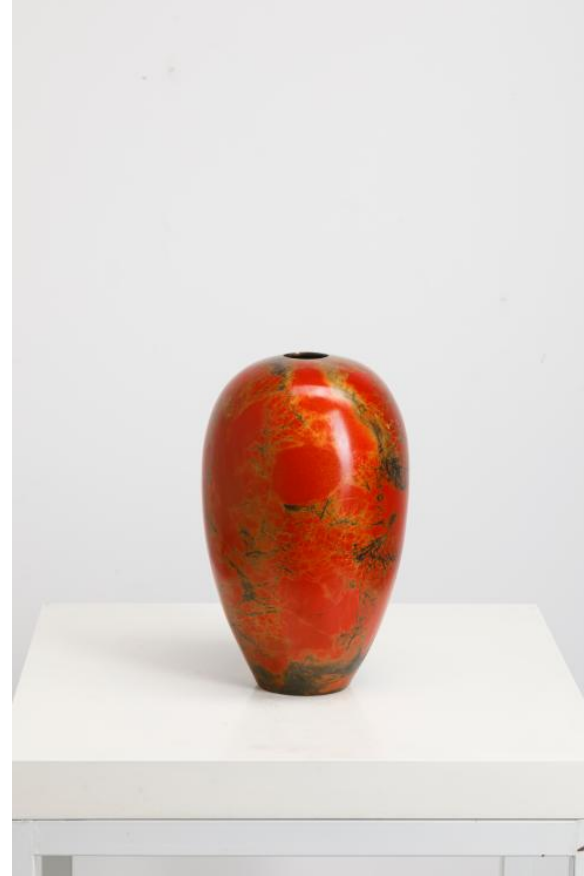

VASE XLF28

size:190\*190\*330mm

material: bronze

VASE XLF06

size:240\*240\*80mm

material: bronze

VASE XLF-03  
size:190\*190\*120mm  
material: bronze

VASE XLF09  
size:190\*190\*120mm  
material: bronze

VASE XLF16  
size:60\*70\*60mm  
material: bronze

VASE XLF17  
size:60\*60\*50mm  
material: bronze

VASE XLF-21  
size:150\*150\*350mm  
material: bronze

VASE XLF24  
size:200\*200\*330mm  
material: bronze

VASE XLF02  
size:150\*150\*240mm  
material: bronze

VASE XL18F-10  
size:230\*280mm  
material: bronze

VASE XLF-13  
size:190\*140\*430mm  
material: bronze

VASE XLF-14  
size:240\*200\*380mm  
material: bronze