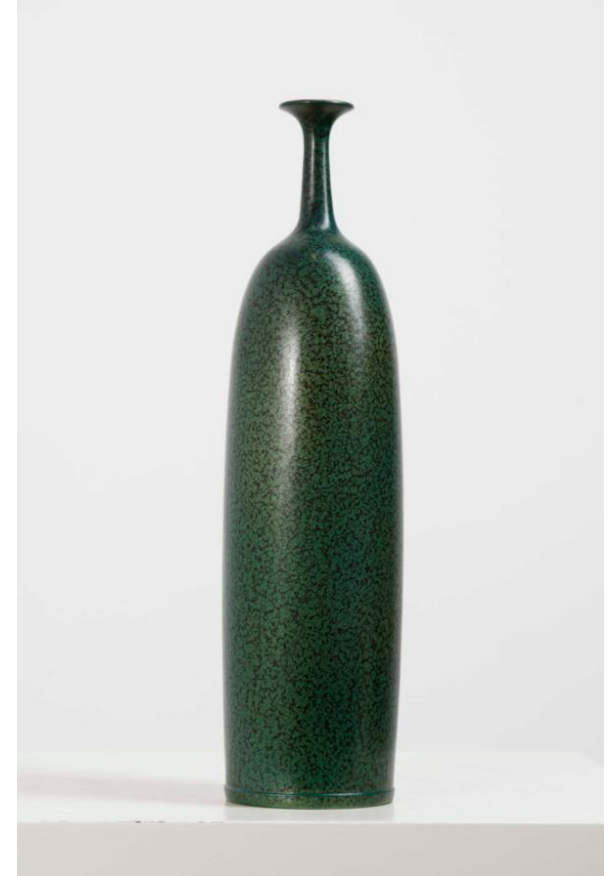

VASE XLF16  
size:60\*70\*60mm  
material: bronze

VASE XLF17  
size:60\*60\*50mm  
material: bronze

VASE XLF-21  
size:150\*150\*350mm  
material: bronze

VASE XLF24  
size:200\*200\*330mm  
material: bronze

VASE XLF02  
size:150\*150\*240mm  
material: bronze

VASE XL18F-10  
size:230\*280mm  
material: bronze

VASE XLF-13  
size:190\*140\*430mm  
material: bronze

VASE XLF-14  
size:240\*200\*380mm  
material: bronze

VASE XL18F-04  
material: bronze

VASE XL18F-07  
size:100\*400mm  
material: bronze

VASE XL18F-06  
material: bronze

VASE XL18F-14  
size:100\*240mm  
material: bronze

VASE XL19A2-17  
size: 260\*500mm  
material: bronze