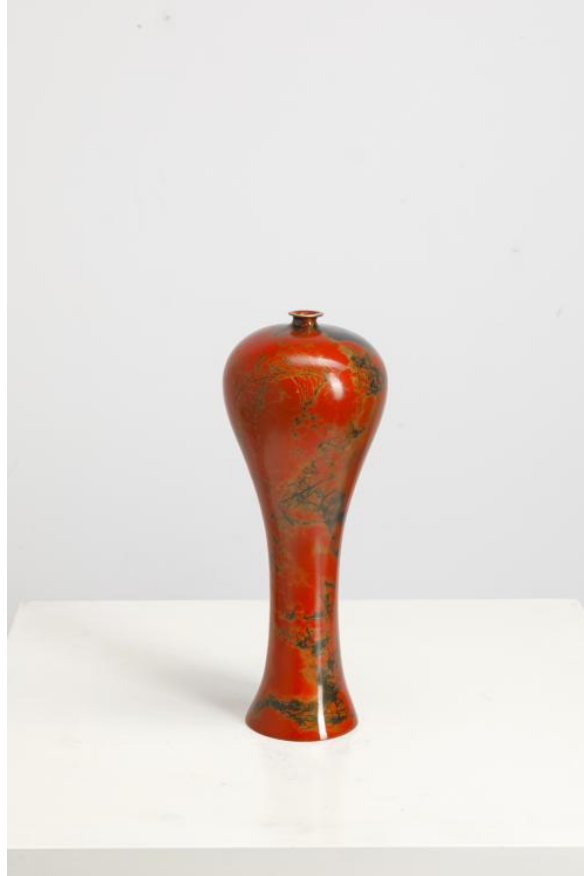

VASE XLF16  
size:60\*70\*60mm  
material: bronze

VASE XLF17  
size:60\*60\*50mm  
material: bronze

VASE XLF-21  
size:150\*150\*350mm  
material: bronze

VASE XLF24  
size:200\*200\*330mm  
material: bronze

VASE XLF02  
size:150\*150\*240mm  
material: bronze

VASE XL18F-10  
size:230\*280mm  
material: bronze

VASE XLF-13  
size:190\*140\*430mm  
material: bronze

VASE XLF-14  
size:240\*200\*380mm  
material: bronze

VASE XL18F-04  
material: bronze

VASE XL18F-07  
size:100\*400mm  
material: bronze

VASE XL18F-06  
material: bronze

VASE XL18F-14  
size:100\*240mm  
material: bronze

VASE XL19A2-17  
size: 260\*500mm  
material: bronze