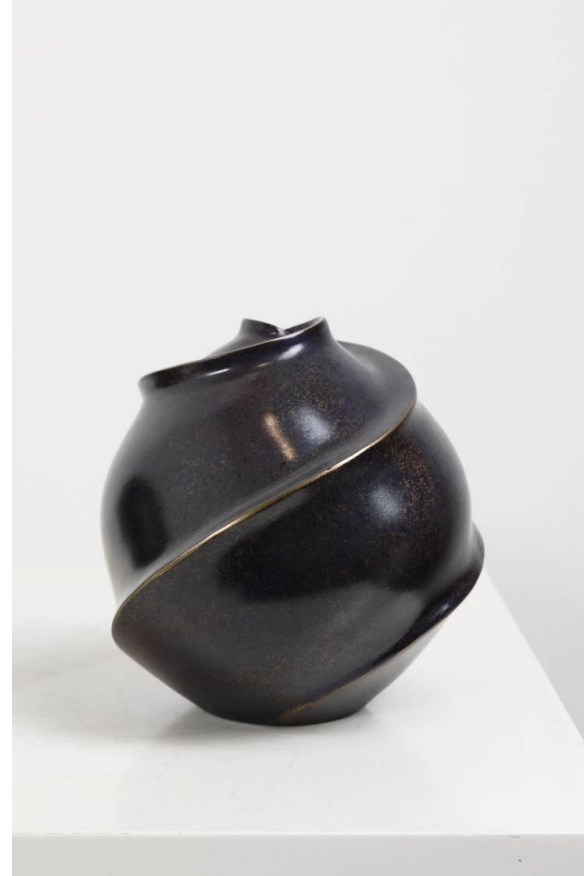

VASE XLF28

size:190\*190\*330mm

material: bronze

VASE XLF06

size:240\*240\*80mm

material: bronze

VASE XLF-03  
size:190\*190\*120mm  
material: bronze

VASE XLF09  
size:190\*190\*120mm  
material: bronze

VASE XLF16  
size:60\*70\*60mm  
material: bronze

VASE XLF17  
size:60\*60\*50mm  
material: bronze

VASE XLF-21  
size:150\*150\*350mm  
material: bronze

VASE XLF24  
size:200\*200\*330mm  
material: bronze