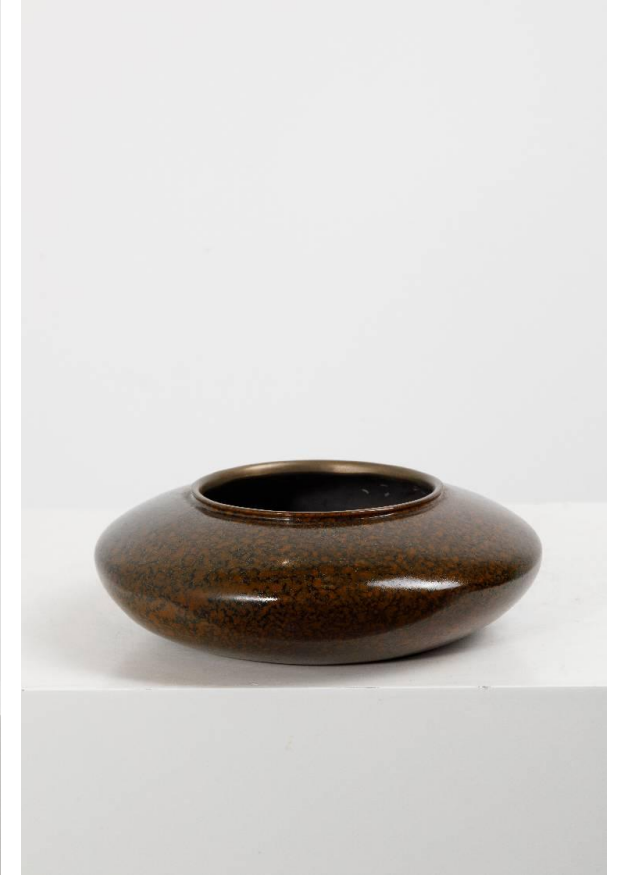

# DECORATION

VASE / PLATE / BOOKENDS / CANDLESTICK

VASE XLF-11

size:250\*250\*350mm

material: bronze

VASE XLF23

size:190\*190\*300mm

material: bronze

VASE XLF28

size:190\*190\*330mm

material: bronze

VASE XLF06

size:240\*240\*80mm

material: bronze

VASE XLF-03  
size:190\*190\*120mm  
material: bronze

VASE XLF09  
size:190\*190\*120mm  
material: bronze